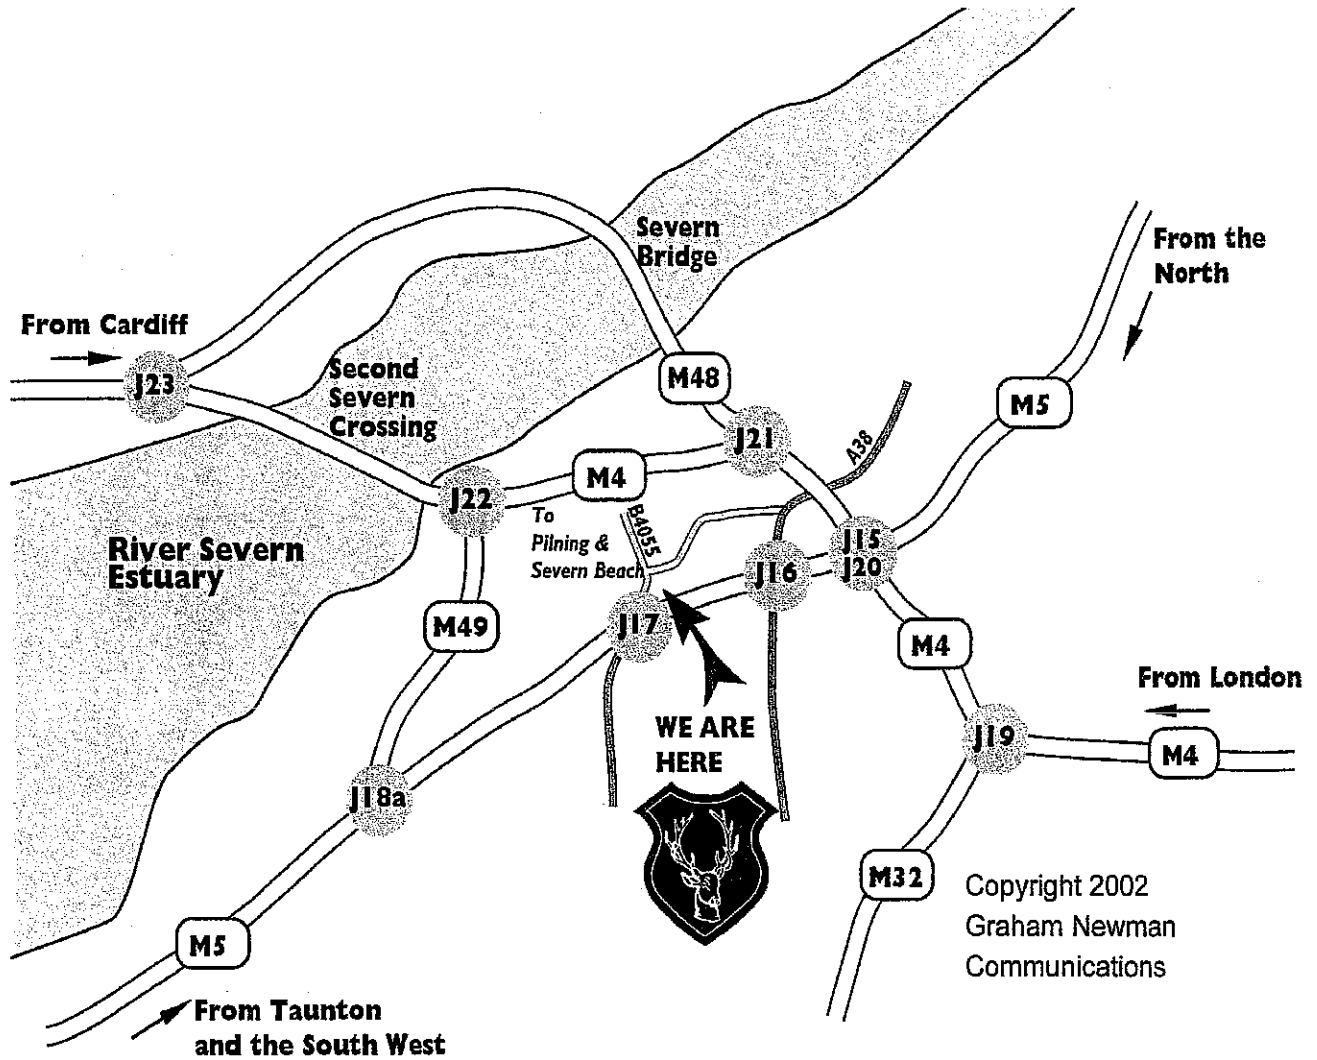

The Bristol Golf and Country Club

The Bristol Golf Club

St. Swithins Park, Blackhorse Hill

Almondsbury Bristol BS10 7TP

Tel: 01454 620000

Directions to The Bristol Golf Club

From Parkway Station

Turn right on exit, straight over first two roundabouts, third roundabout turn left on to A38 north to M5 Jun 16 – head south bound to Junction 17, M5 and take Severn Beach Exit.

North/South bound M5

Junction 17 M5 – Severn Beach Exit