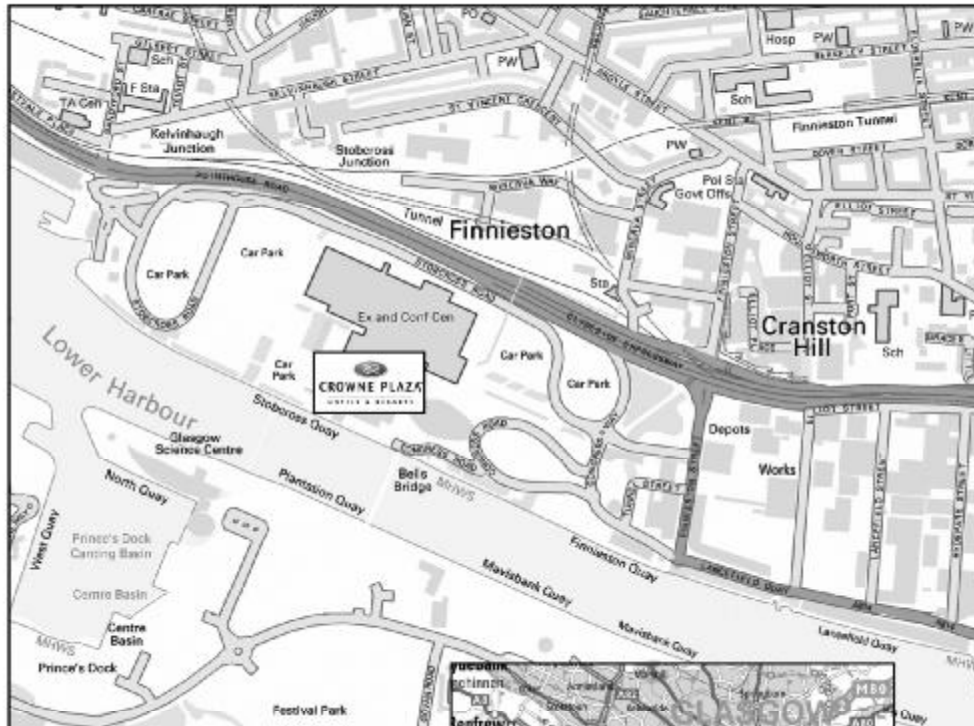

Glasgow

©Crowne copyright. All rights reserved.
2004 license number 0100031673.