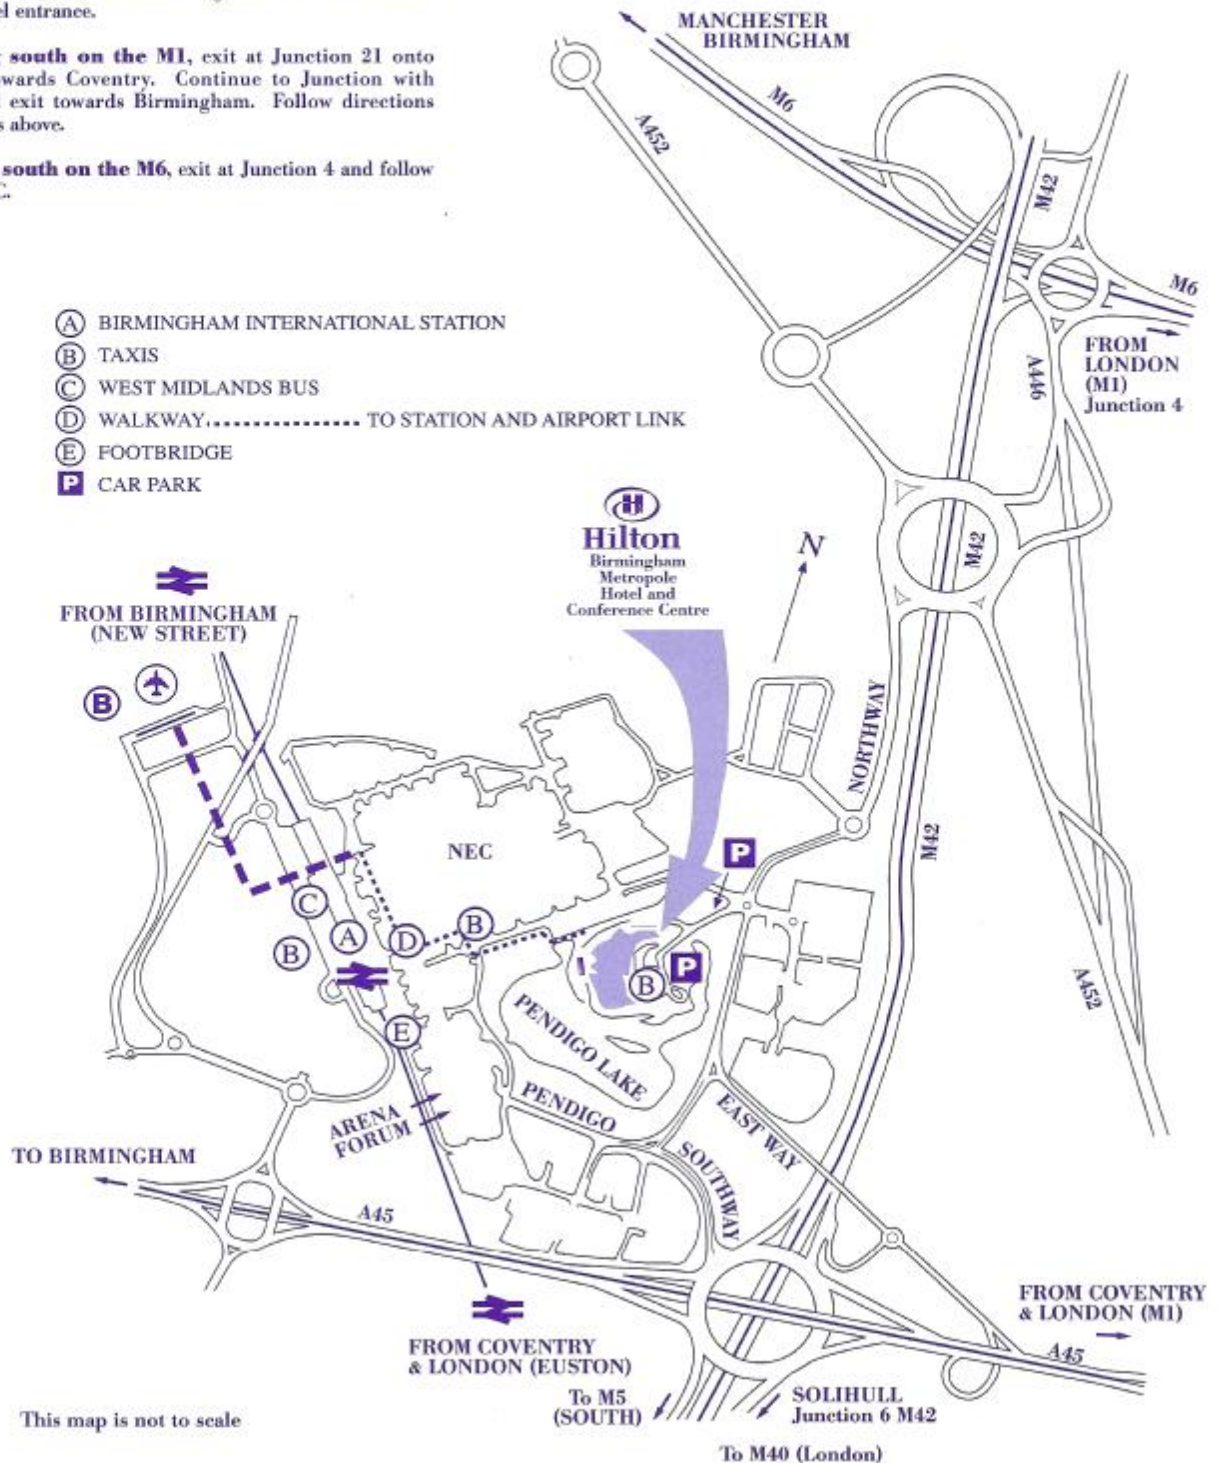

Hilton Birmingham Metropole

How to get there

Travelling north on the M1, exit west at Junction 19 onto the M6 to Birmingham. Continue to Junction 4 and exit south towards Solihull onto the M42. Leave at Junction 6 and follow the signs to NEC. Then follow signs to hotel entrance.

Travelling south on the M1, exit at Junction 21 onto the M69 towards Coventry. Continue to Junction with the M6 and exit towards Birmingham. Follow directions on the M6 as above.

Travelling south on the M6, exit at Junction 4 and follow signs to NEC.

CAR PARKING IS SUBJECT TO AVAILABILITY & CHARGES APPLY

Hilton Birmingham Metropole, National Exhibition Centre, Birmingham B40 1PP
Tel: +44 (0) 121 780 4242 Fax: +44 (0) 121 780 3923
Reservations: www.hilton.com