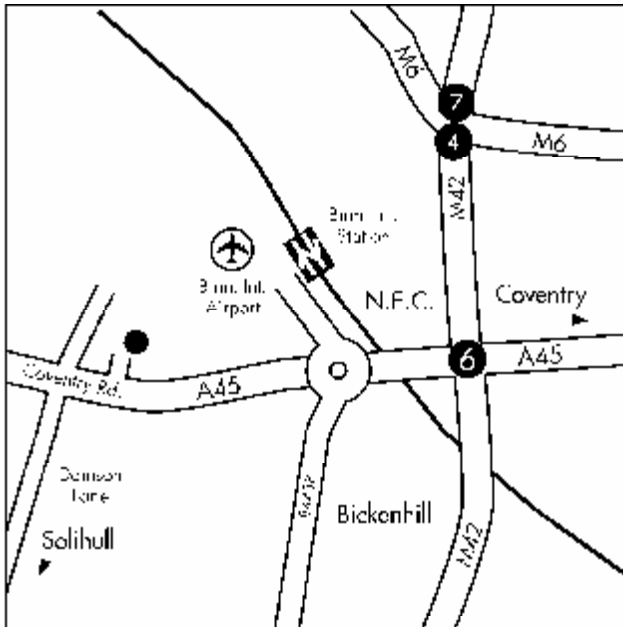

Hotel Map Fax Sheet

Tel:

Fax:

E-mail: conference@hairport.co.uk

Rail

New Street 8 miles.

Birmingham International 2 miles.

The National Exhibition Centre 2 miles.

Air

Birmingham International Airport 2 miles.

Road

From the M1/M6/M40 join the M42. Leave at Junction 6 and take the A45 towards Birmingham for 2 miles and the hotel is on the right.

Please note we have a complimentary shuttle service for hotel guests. This service travels from the hotel to the Birmingham Intl Airport, Birmingham Intl Train Station and NEC. This service runs between 5.00 am until 10.00am then again from 4.00pm until 10.00pm 7 days a week.