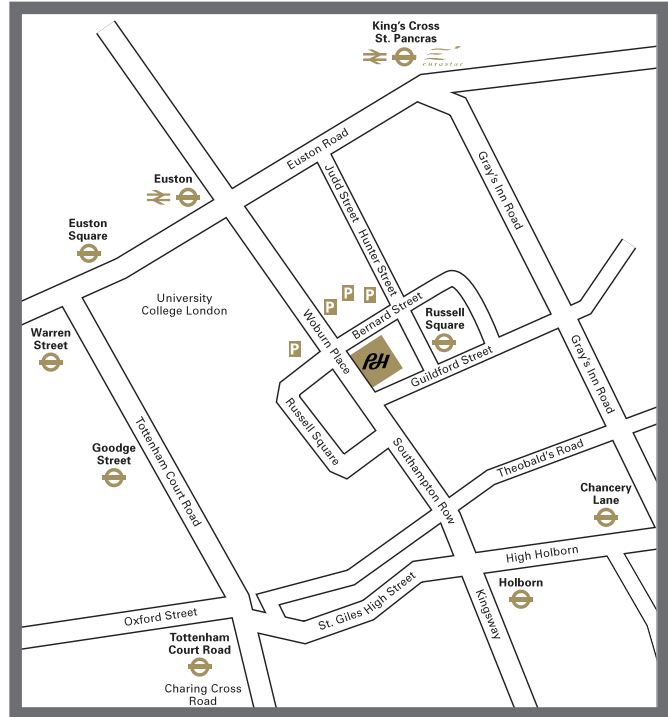

INFORMATION FACTSHEET

The Hotel Russell is ideally situated for both leisure and business visitors. Located opposite the picturesque and tranquil Russell Square park, all of London's major tourist attractions are within easy walking distance or a short taxi or tube journey away.

 How to find us...	
Location	Central London
 Air	London Heathrow, 18 miles All of London's International and domestic airports (Heathrow, Gatwick, London City, Stansted and Luton) have excellent links into central London.
 Rail	Euston Victoria Paddington Kings Cross London Euston, Kings Cross and St Pancras International stations are within a 10 minute walk of the hotel or a short taxi ride. Kings Cross station is just one stop away on the Piccadilly line and all of the remaining mainline stations, including London Victoria, Paddington and Waterloo, are easily reached via the Underground network.
 Tube	Russell Square The nearest underground station is Russell Square, immediately adjacent to the hotel. Russell Square is on the Piccadilly line which connects Kings Cross station with London Heathrow Airport, via central London. Heathrow airport is approximately 50 minutes by Tube from Russell Square whilst Covent Garden, Leicester Square and Piccadilly Circus are respectively two, three and four stops away.
SatNav	51.522668,-0.125297 (WC1B 5BE)
Parking	The nearest car park is the NCP Russell Court, a two minute walk from the hotel