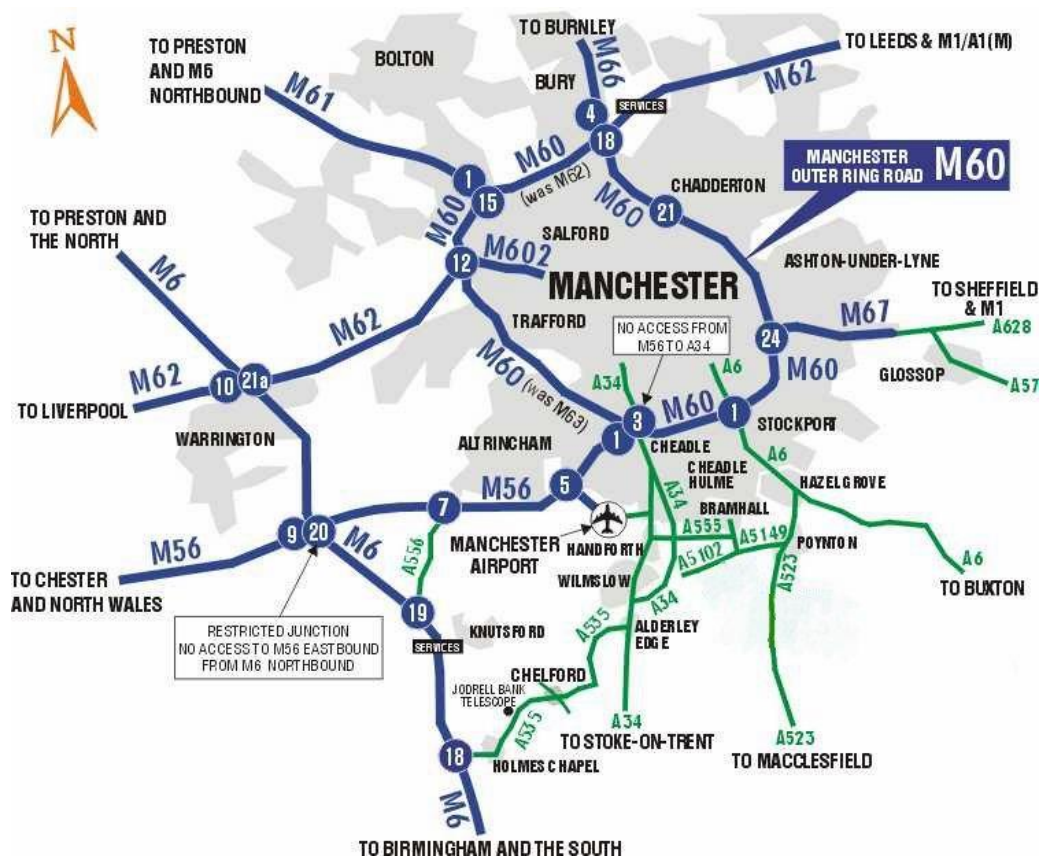

## Manchester Airport Atlantic Suite, Terminal 2

**The Atlantic Suite** – As you approach the airport follow signs for Terminal 2. Parking is available in the short stay car park. Please enter the car park at ground level. We would recommend parking at level C. Take the lift or stairs to level D. The Atlantic Suite can be easily accessed from the car park via level D. On entering the airport building go past the check-in desks and through to the main departure concourse and shops. The suite is situated above the Food Village which is to the left as you enter the main airport concourse. Take the lift to the suite which is on the third floor.

**Parking** – On entering the multi-storey car park, you will need to take a ticket from that machine at the barrier. The Atlantic Suite reception will issue you with a pink exit ticket and there will be no charge incurred.