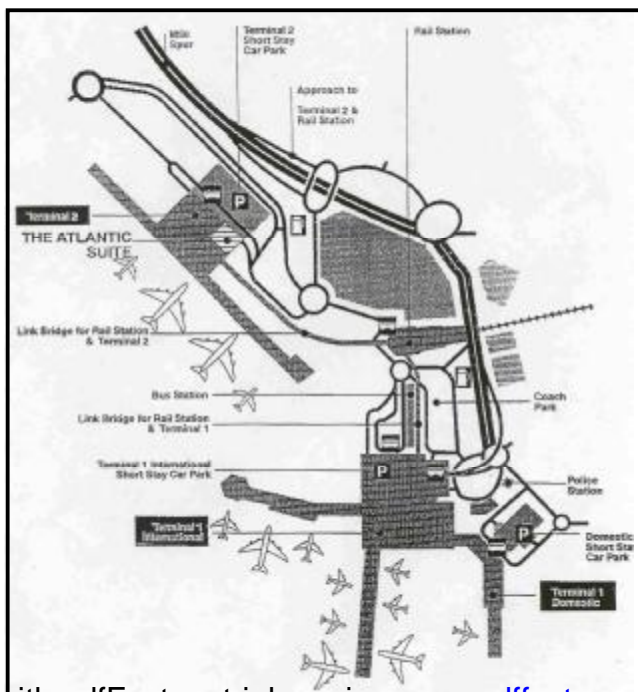

## Manchester Airport Atlantic Suite, Terminal 2

**The Atlantic Suite** – As you approach the airport follow signs for Terminal 2. Parking is available in the short stay car park. Please enter the car park at ground level. We would recommend parking at level C. Take the lift or stairs to level D. The Atlantic Suite can be easily accessed from the car park via level D. On entering the airport building go past the check-in desks and through to the main departure concourse and shops. The suite is situated above the Food Village which is to the left as you enter the main airport concourse. Take the lift to the suite which is on the third floor.

**Parking** – On entering the multi-storey car park, you will need to take a ticket from that machine at the barrier. The Atlantic Suite reception will issue you with a pink exit ticket and there will be no charge incurred.