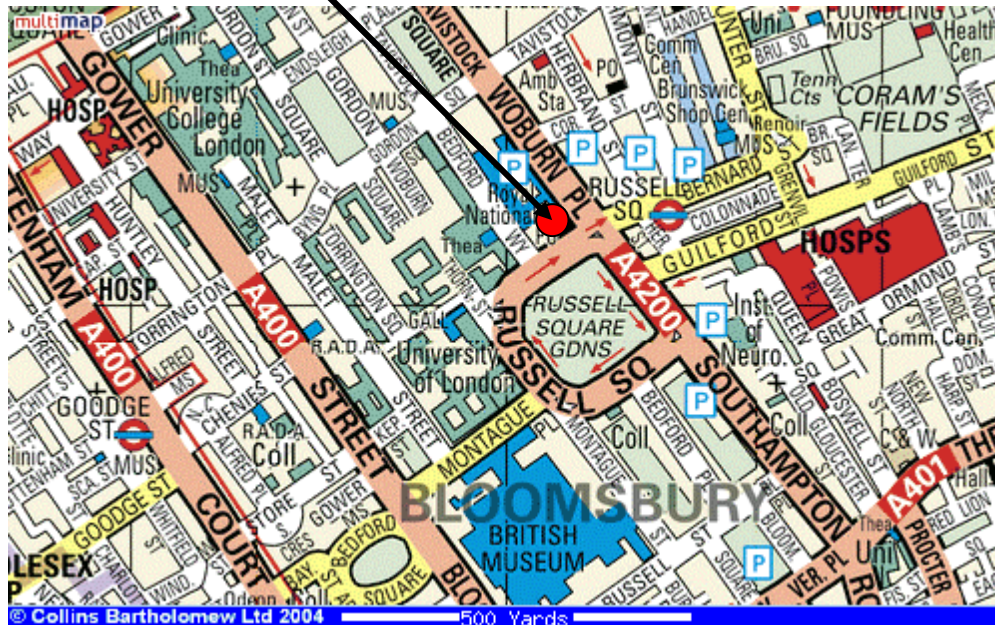

Russell Square House
10-12 Russell Square
London WC1B 5EH

We are on the corner of Russell Square and Woburn Place.

By Rail

Nearest Mainline station: Euston is a 10-minute walk from Russell Square. Alternatively, Kings Cross is a 15-minute walk away.

By London Underground

Nearest tube is Russell Square on the Piccadilly Line, which, is a 2-minute walk from the offices. Alternatively, Euston, which is on the Victoria and Northern line, or Euston Square, which, is on the Circle Line and the Hammersmith and City Line.