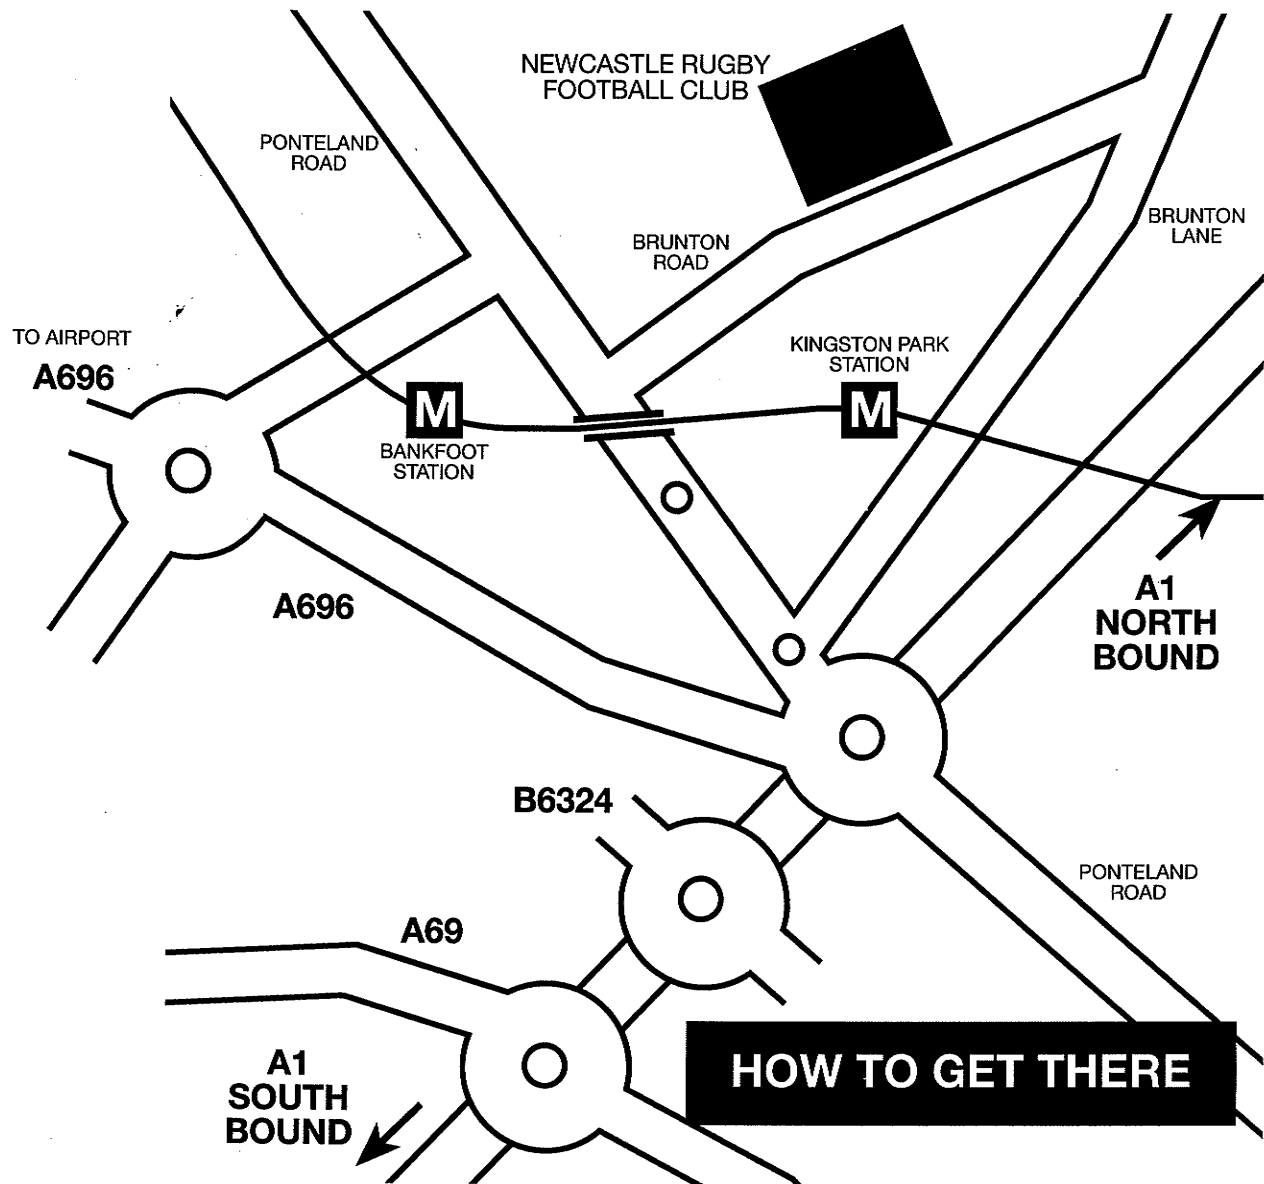

# NEWCASTLE RUGBY FOOTBALL CLUB LIMITED

Follow A1 to Airport A696 exit. Taking exit sign-posted Kingston Park remain in left hand lane and go straight over two roundabouts. After going under a Metro bridge take the first right. Kingston Park is 300 yards on the left.

Delegates should proceed to the **West Stand Entrance**, Kingston Park, Brunton Road, Kenton Bank Foot, Newcastle-Upon-Tyne, NE13 8AF  
Tel: 0191 214 5588 [www.newcastle-falcons.co.uk](http://www.newcastle-falcons.co.uk)