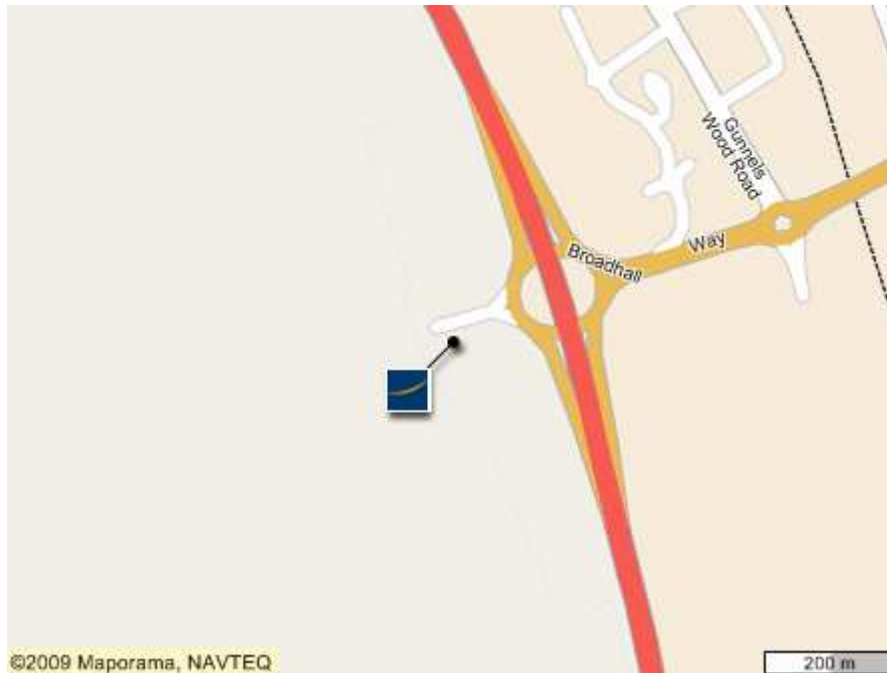

Novotel Stevenage
Knebworth Park
STEVENAGE
SG1 2AX
Tel: + 44 (0) 1438 346100

Location and access

NOVOTEL STEVENAGE :

By car via the A1 heading north, exit at junction No.7, at the end of the slip road take the first roundabout into the private Knebworth Park Road. From the A1 heading south, exit at junction No.7, at the end of the slip road take the 3rd exit from the roundabout into the private Knebworth Park Road.

Railway Station

- STEVENAGE STATION (3.00 km / 1.86 mi)

Airport

- LONDON LUTON (27.36 km / 17.00 mi)
- LONDON HEATHROW (68.00 km / 42.50 mi)
- LONDON STANSTED (45.00 km / 28.13 mi)

GPS :N 51° 53' 12.83" W 0° 12' 30.85"

Sat Nav: SG1 2AX