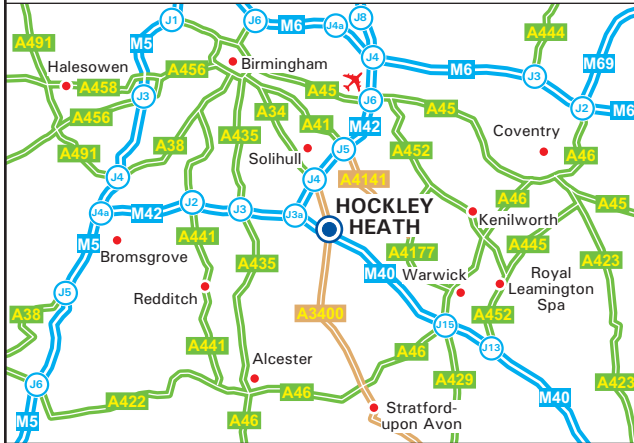

nuthurst grange
COUNTRY HOUSE HOTEL & RESTAURANT

Nuthurst Grange
Hockley Heath
Warwickshire B94 5NL
Tel : 01564 783972 - Fax: 01564 783919
www.nuthurst-grange.co.uk

From M42

Leave the M42 at junction 4 (signed Henley-in-Arden & A3400)
Join the A3400 (Stratford Road), following signs for Hockley Heath and Henley-in-Arden.
Continue on the A3400 for 2.5 miles until the junction with Nuthurst Grange Road.
Turn right onto Nuthurst Grange Road.
The entrance to the hotel is on the left hand side (see inset).

From M40 Southbound

Leave the M40 at junction 16 (signed Henley-in-Arden & A3400).
Join the A3400 (Stratford Road), following signs to Hockley Heath.
Turn left onto Nuthurst Grange Road.
The entrance to the hotel is on the left hand side (see inset).

From M40 Northbound

Follow M40 to its conclusion then join the M42 towards Birmingham International Airport.
Leave the M42 at junction 4 (signed Henley-in-Arden & A3400).
Follow directions above "From M42".

By Air ✈

Birmingham International Airport is a 15 minute journey from the hotel.