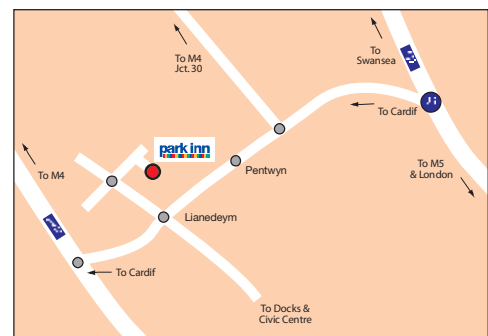

Location

- Just four miles from the historic city centre
- Conveniently located near the M4 motorway
- Within easy reach of the Museum of Life (St. Fagins), Cardiff Bay, Cardiff Castle and Millennium Stadium