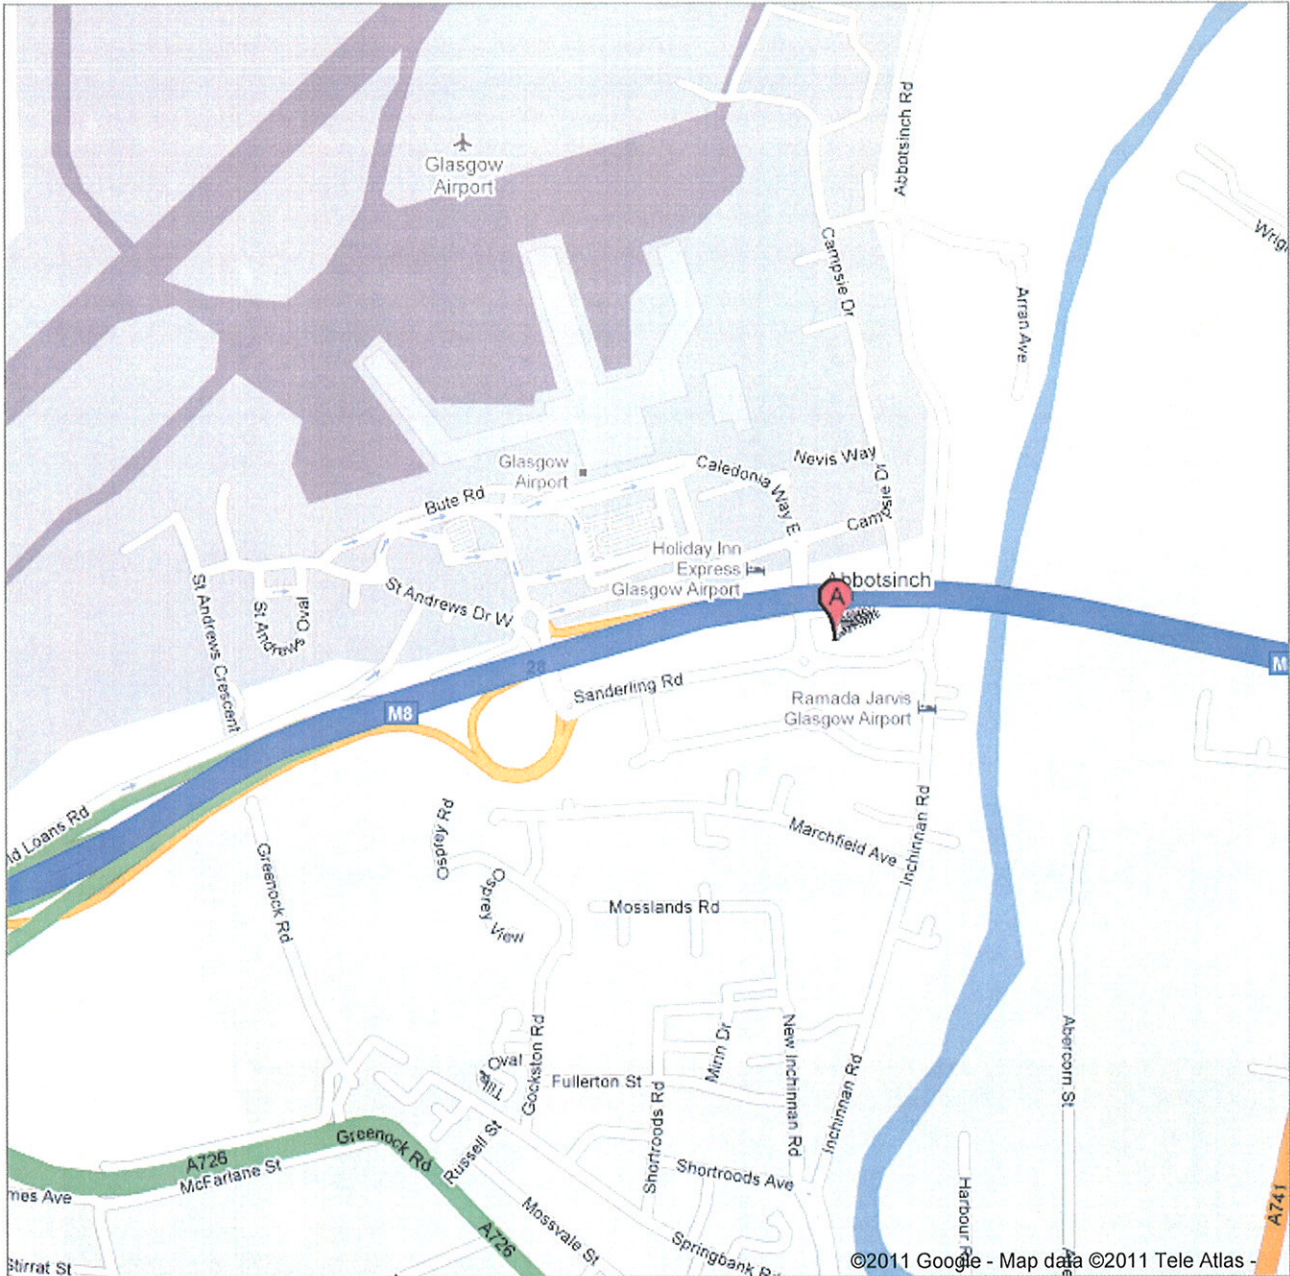

To see all the details that are visible on the screen, use the Print link next to the map.

- A. **Premier Inn Glasgow Airport**
Whitecart Road, Glasgow Airport, Paisley,
Glasgow City PA3 2TH - 0871 527 8434
97 reviews