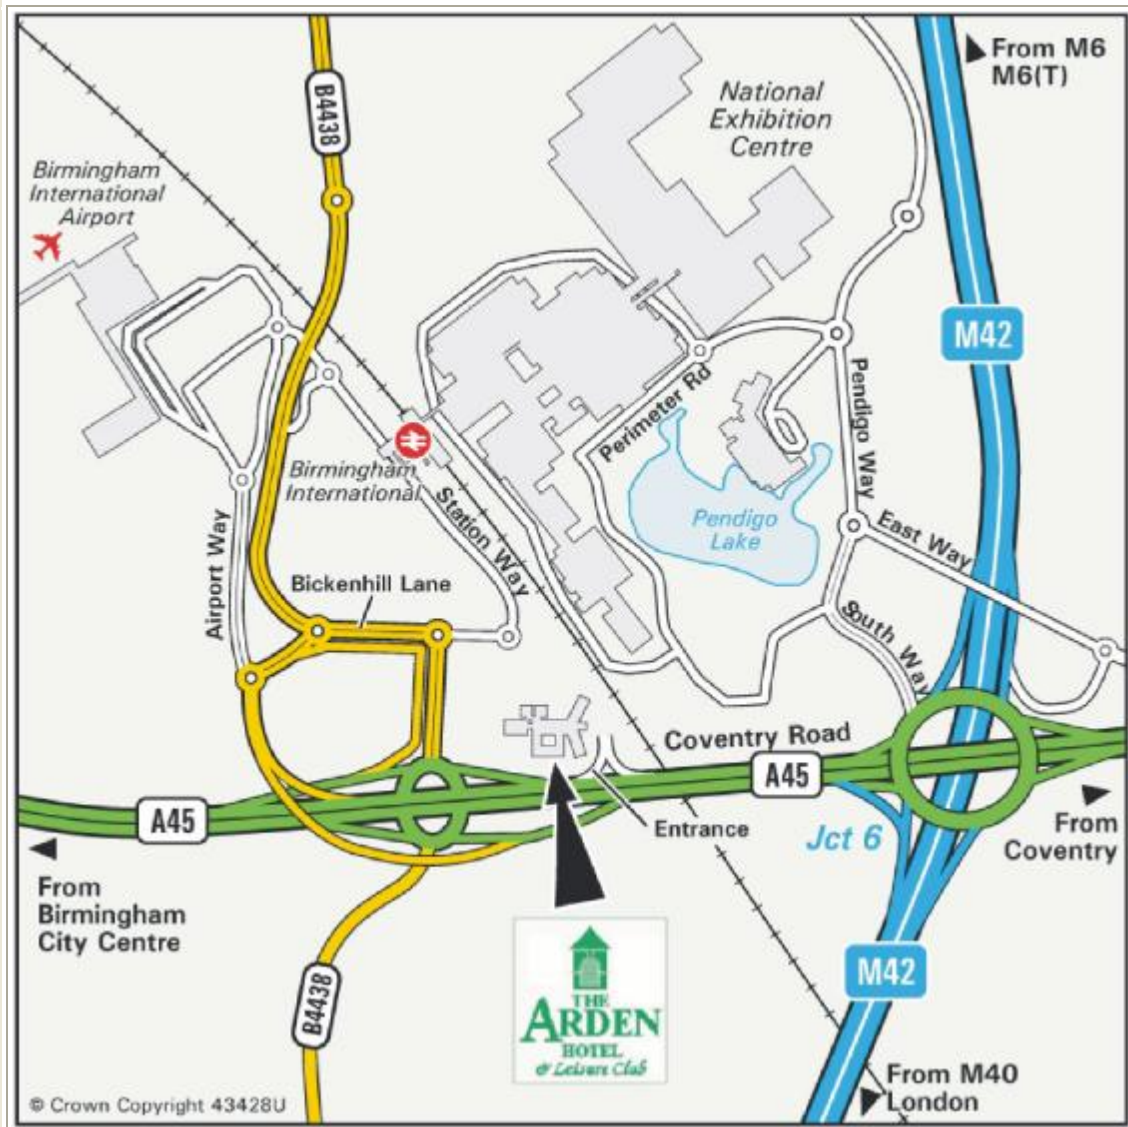

THE ARDEN HOTEL & LEISURE CLUB

Coventry Road, Bickenhill, Solihull,
West Midlands B92 0EH.

Tel: +44 (0)1675 443221 Fax: +44 (0)1675 445604

www.ardenhotel.co.uk

To find The Arden Hotel leave the M42 at Junction 6 and take the A45 (Birmingham/Coventry Road) towards Birmingham, take the slip road towards Birmingham International Railway Station at the island go back on to the A45 towards Coventry following the signs to The Arden Hotel you will find us 100 yards on the left hand side.